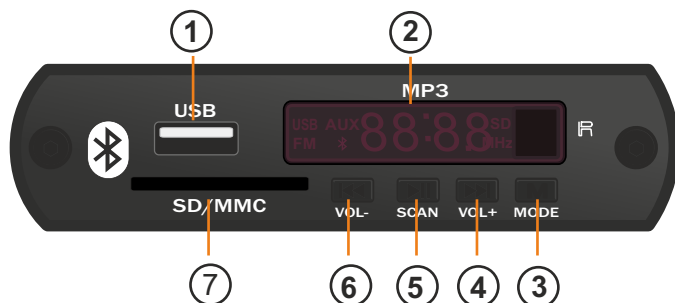

# Contents

1. PLAYER	2
2. REMOTE CONTROLLER	3

**1** USB memory stick socket

**2** The display

**3** MODE - source selection (USB, SD / MMC, Bluetooth). If there is no media in the USB or SD / MMC slots, the player automatically switches to Bluetooth mode.

When USB flash drive or memory card is placed into the slot the player switches to the PAUSE mode. Starting the playback requires the PLAY button to be pressed.

The USB flash drive will take priority over the memory card. When a storage medium is inserted during operation, it will be automatically selected.

**7** SD/MMC card socket.

**8** Turn On/Off the player

**9** MODE - source selection (USB, SD / MMC, Bluetooth). If there is no media in the USB or SD / MMC slots, the player will automatically switch to Bluetooth mode.

**18** EQ - predefined equalizer settings: POP, ROCK, JAZ, CLASIC, CUT. NO EQ turns off the adjustment.

**19** PLAY/PAUSE button.