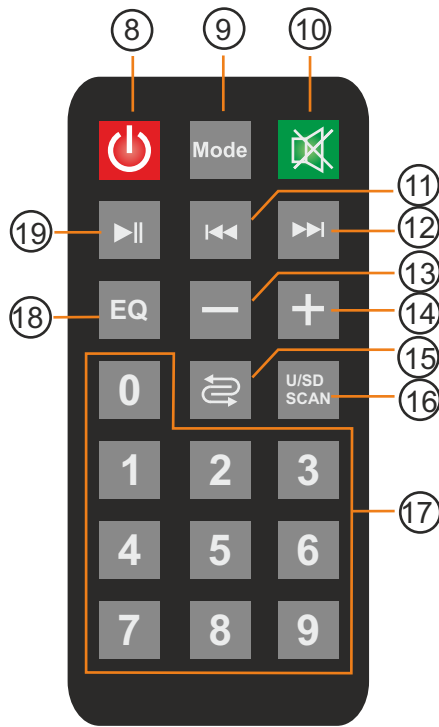

# Contents

1. PLAYER	2
2. REMOTE CONTROLLER	3

**1** USB memory stick socket

**2** The display

**3** MODE - source selection (USB, SD / MMC, Bluetooth). If there is no media in the USB or SD / MMC slots, the player automatically switches to Bluetooth mode.

When USB flash drive or memory card is placed into the slot the player switches to the PAUSE mode. Starting the playback requires the PLAY button to be pressed.

The USB flash drive will take priority over the memory card. When a storage medium is inserted during operation, it will be automatically selected.

**4** Jump to the next track - the player goes to the next track and playbacks it . Press and hold the button down in order to decrease the volume.

**5** PLAY/PAUSE button

**6** Jump to the previous track - the player goes to the previous track and playbacks it . Press and hold the button down in order to decrease the volume.

**7** SD/MMC card socket.

**8** Turn On/Off the player

**9** MODE - source selection (USB, SD / MMC, Bluetooth). If there is no media in the USB or SD / MMC slots, the player will automatically switch to Bluetooth mode.